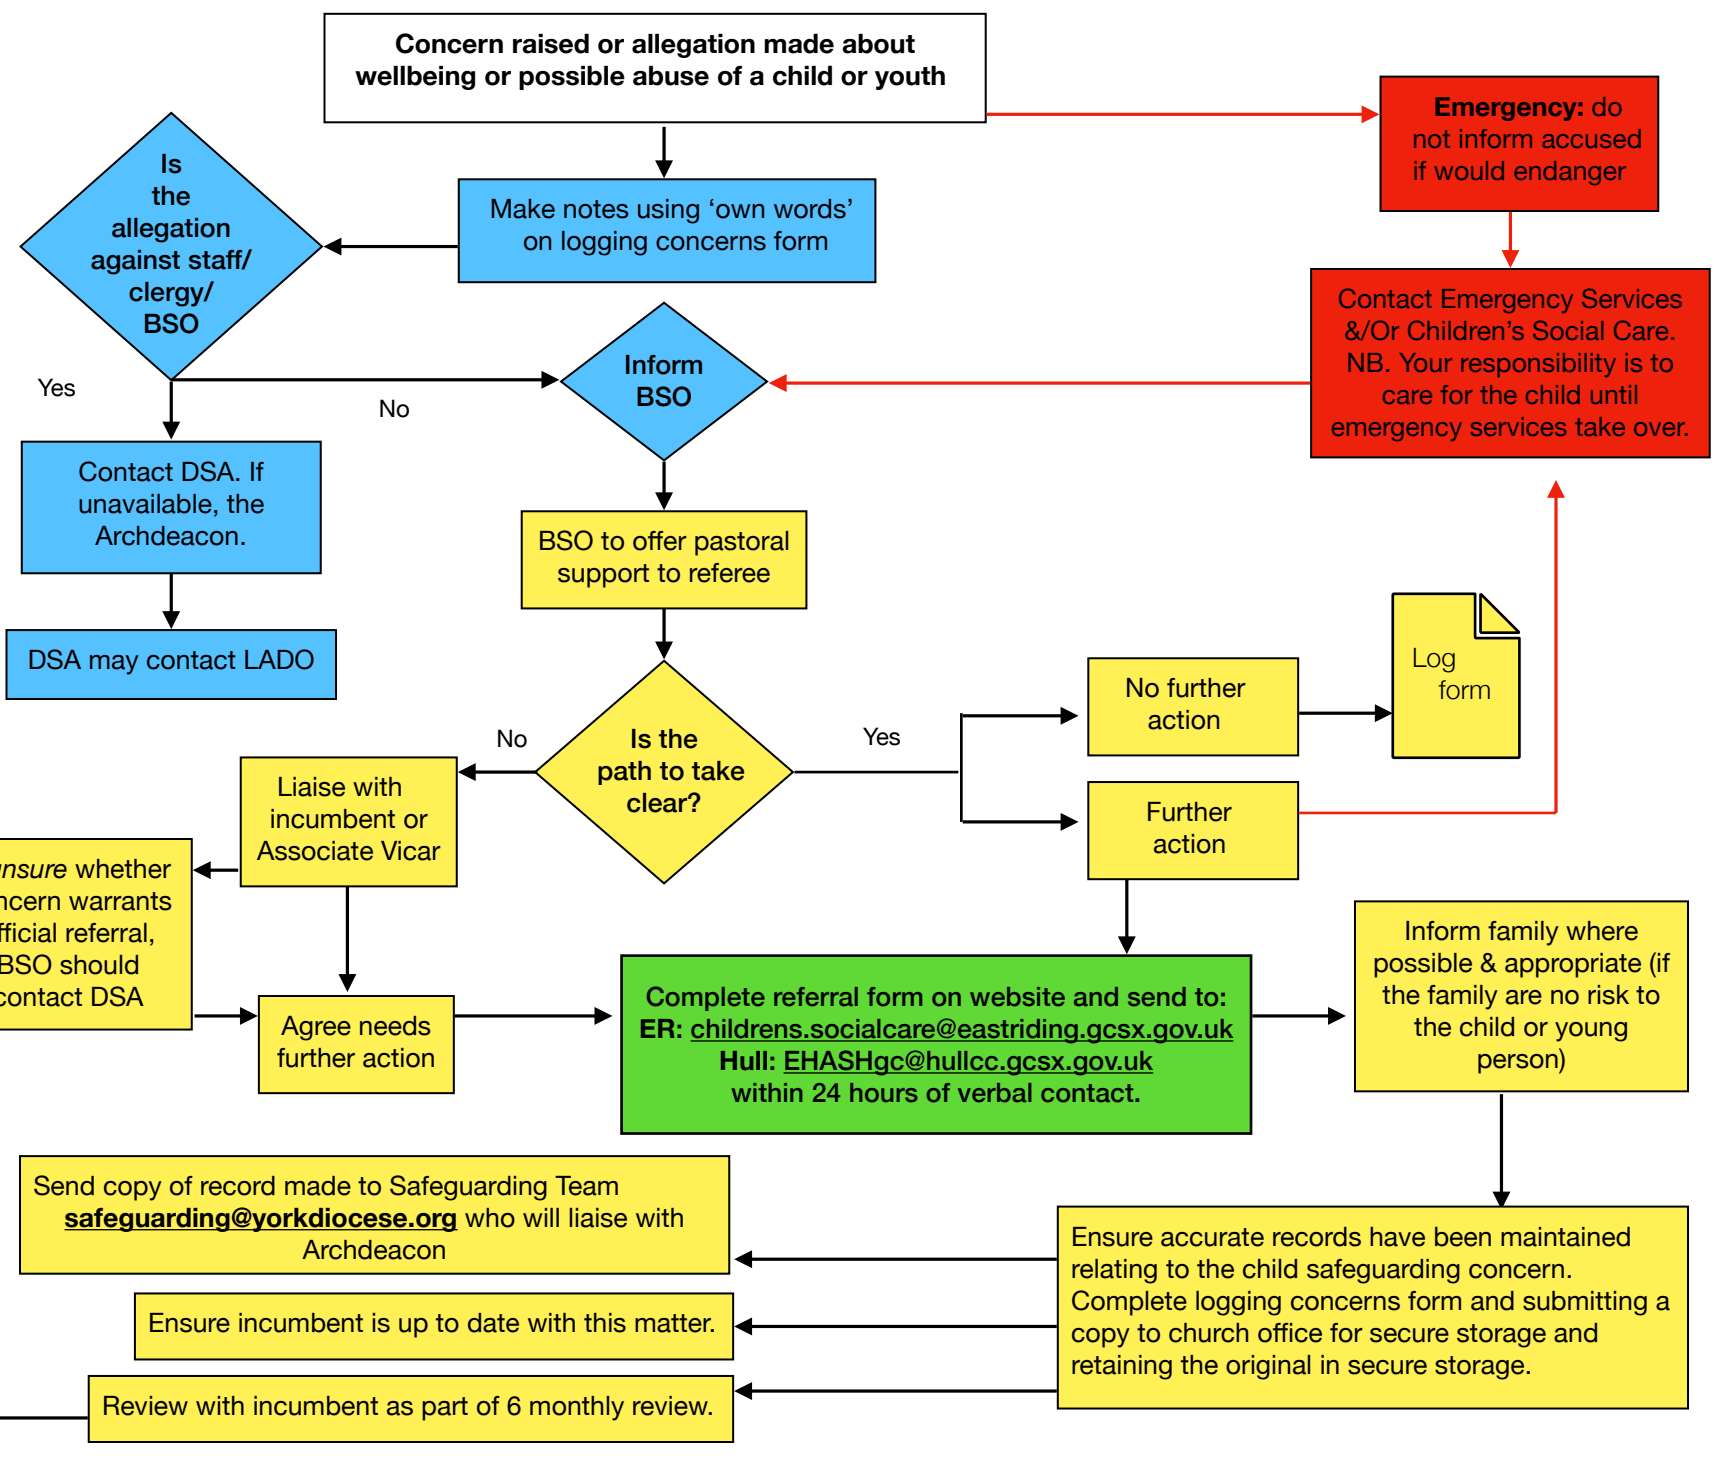

Kirk Ella and Willerby Safeguarding Children and Young People Flowchart 2024

Colour Key
 Pink = Contacts
 Red = Emergencies
 Blue = Referrer task
 Yellow = BSO task
 Green = statutory body reference

Personnel Key
 BSO = Benefice Safeguarding Officer
 DSA = Diocesan Safeguarding Adviser

General comments
 Blank copies of Concerns & Referral forms kept in a file in

BSO, Rachel Fulford:
 07375 829707
safeguarding@kirkellaandwillerby.church

DSA, Rob Marshall:
 07551 124951

Incumbent, Ash Carter:
 07908 779325

Children's Social Services
East Riding: (01482) 395500
 Out of Hours: (01377) 241273
Hull: (01482) 448879
 Out of Hours: (01482) 300304

Archdeacon, Andy Broom:
 (01904) 699500

Report to PCC (standing item).